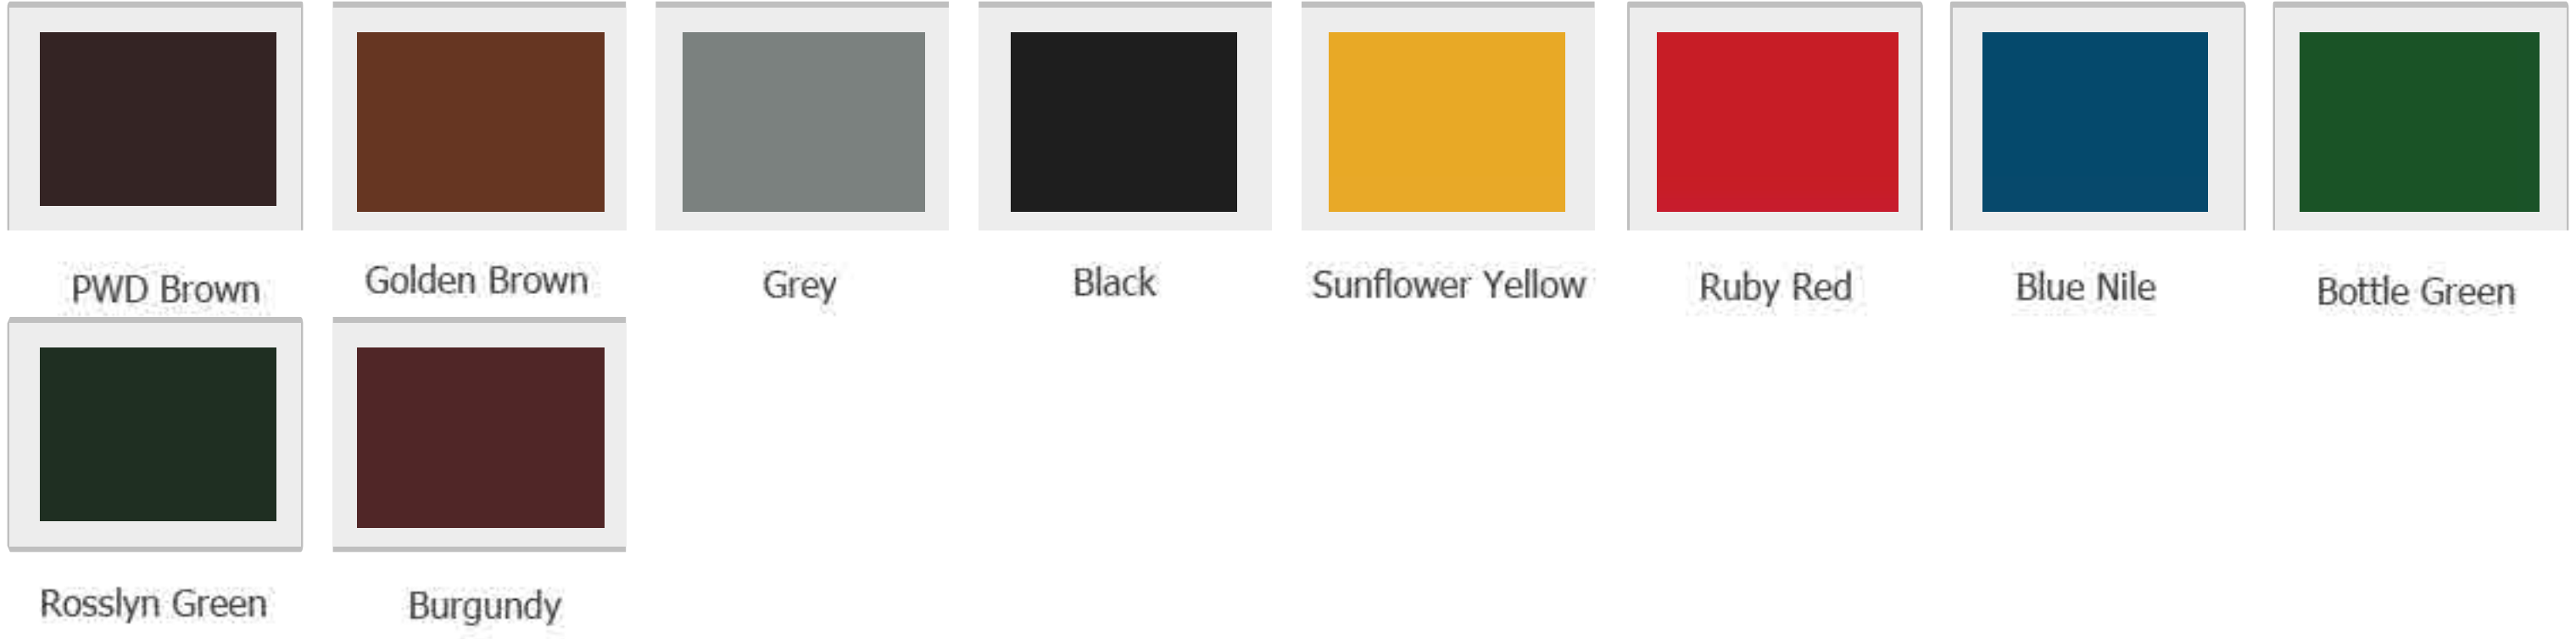

Paving sealer and one acrylic roof paint

Super gloss enamel

Acrylic roof paint

Quick-drying Enamel

SS Silk