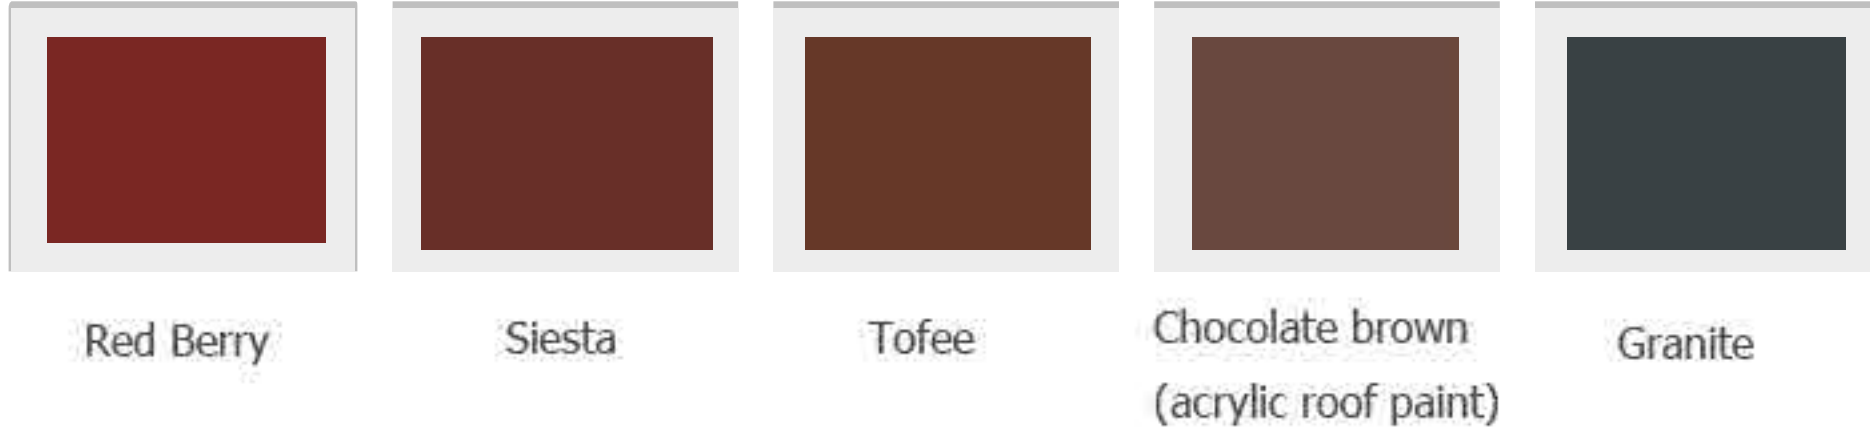

Paving sealer and one acrylic roof paint

Super gloss enamel

Acrylic roof paint

Quick-drying Enamel

SS Silk